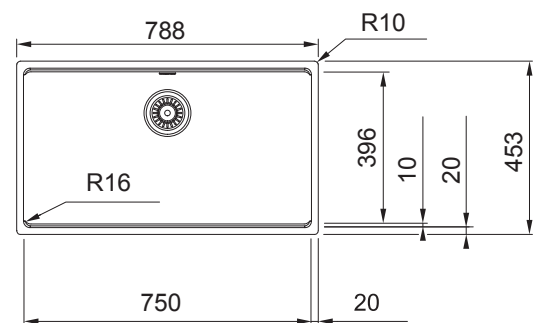

Franke City MRG110-75MB Single Bowl Undermount Sink Matte Black

2414012

SPECIFICATIONS

Recommended Use	Domestic, Hotel & Commercial
Plug & Waste	Basket Waste with Cover
Bowl Type	Single Bowl
Bowl Configuration	Single Bowl No Drainer
Mounting	Undermount
Overflow Configuration	Overflow
Taphole Configuration	No Taphole
Sink Colour	Matte Black
Finish	Matte
Material	Fragranite
Plug & Waste Size	90mm

WARRANTY

Warranty - Domestic Use	50 Years - Replacement Only
Warranty - Commercial Use	12 Months - Replacement Only
Spare Parts (Plug and waste, clips)	12 Months - Parts and Labour

Please refer to Warranty Page for full Terms and Conditions

NOTE

Sinks must be installed using an instruction manual. No responsibility will be taken for damage that occurs where an instruction manual has not been used.

CLEANING RECOMMENDATIONS:

We recommend the use of soapy water or approved cleaners. This product should not be cleaned with abrasive materials. Damage caused by any improper treatment is not covered by the product warranty. Refer to Warranty Conditions

To see the complete Franke range go to www.reece.com.au