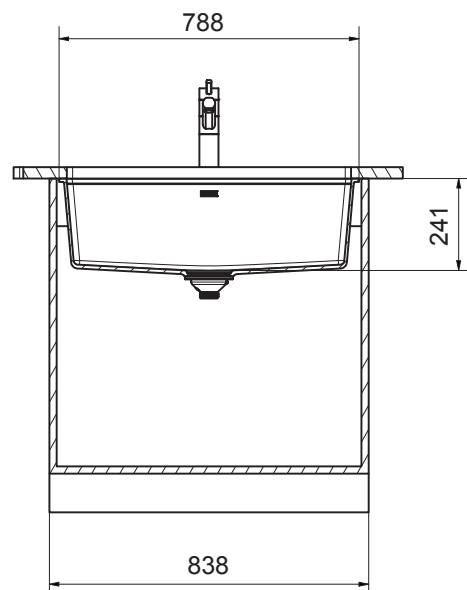

Franke City MRG110-75MB Single Bowl Undermount Sink Matte Black

2414012

SPECIFICATIONS

Recommended Use	Domestic, Hotel & Commercial
Plug & Waste	Basket Waste with Cover
Bowl Type	Single Bowl
Bowl Configuration	Single Bowl No Drainer
Mounting	Undermount
Overflow Configuration	Overflow
Taphole Configuration	No Taphole
Sink Colour	Matte Black
Finish	Matte
Material	Fragranite
Plug & Waste Size	90mm

WARRANTY

Warranty - Domestic Use	50 Years - Replacement Only
Warranty - Commercial Use	12 Months - Replacement Only
Spare Parts (Plug and waste, clips)	12 Months - Parts and Labour

Please refer to Warranty Page for full Terms and Conditions

NOTE

Sinks must be installed using an instruction manual. No responsibility will be taken for damage that occurs where an instruction manual has not been used.

CLEANING RECOMMENDATIONS:

We recommend the use of soapy water or approved cleaners. This product should not be cleaned with abrasive materials. Damage caused by any improper treatment is not covered by the product warranty. Refer to Warranty Conditions

To see the complete Franke range go to www.reece.com.au