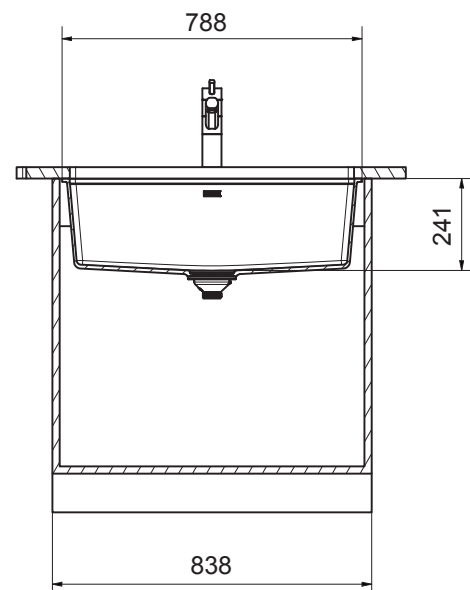

Franke City MRG110-75PW Single Bowl Undermount Sink Polar White

2414014

SPECIFICATIONS

Recommended Use	Domestic, Hotel & Commercial
Plug & Waste	Basket Waste with Cover
Bowl Type	Single Bowl
Bowl Configuration	Single Bowl No Drainer
Mounting	Undermount
Overflow Configuration	Overflow
Taphole Configuration	No Taphole
Sink Colour	Polar White
Finish	Matte
Material	Fragranite
Plug & Waste Size	90mm

WARRANTY

Warranty - Domestic Use	50 Years - Replacement Only
Warranty - Commercial Use	12 Months - Replacement Only
Spare Parts (Plug and waste, clips)	12 Months - Parts and Labour

Please refer to Warranty Page for full Terms and Conditions

NOTE

Sinks must be installed using an instruction manual. No responsibility will be taken for damage that occurs where an instruction manual has not been used.

CLEANING RECOMMENDATIONS:

We recommend the use of soapy water or approved cleaners. This product should not be cleaned with abrasive materials. Damage caused by any improper treatment is not covered by the product warranty. Refer to Warranty Conditions

To see the complete Franke range go to www.reece.com.au