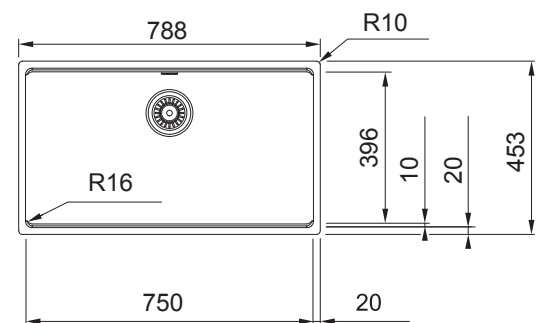

Franke City MRG110-75PW Single Bowl Undermount Sink Polar White

2414014

SPECIFICATIONS

Recommended Use	Domestic, Hotel & Commercial
Plug & Waste	Basket Waste with Cover
Bowl Type	Single Bowl
Bowl Configuration	Single Bowl No Drainer
Mounting	Undermount
Overflow Configuration	Overflow
Taphole Configuration	No Taphole
Sink Colour	Polar White
Finish	Matte
Material	Fragranite
Plug & Waste Size	90mm

WARRANTY

Warranty - Domestic Use	50 Years - Replacement Only
Warranty - Commercial Use	12 Months - Replacement Only
Spare Parts (Plug and waste, clips)	12 Months - Parts and Labour

Please refer to Warranty Page for full Terms and Conditions

NOTE

Sinks must be installed using an instruction manual. No responsibility will be taken for damage that occurs where an instruction manual has not been used.

CLEANING RECOMMENDATIONS:

We recommend the use of soapy water or approved cleaners. This product should not be cleaned with abrasive materials. Damage caused by any improper treatment is not covered by the product warranty. Refer to Warranty Conditions

To see the complete Franke range go to www.reece.com.au