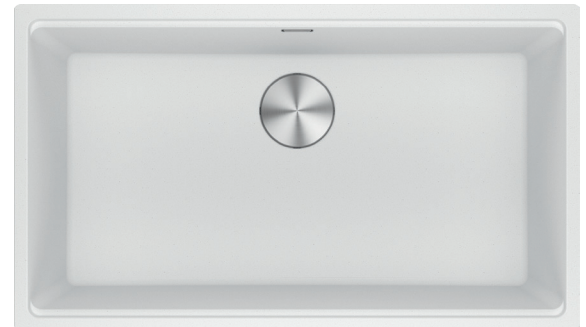

Franke City MRG110-75PW Single Bowl Undermount Sink Polar White

2414014

SPECIFICATIONS

Recommended Use	Domestic, Hotel & Commercial
Plug & Waste	Basket Waste with Cover
Bowl Type	Single Bowl
Bowl Configuration	Single Bowl No Drainer
Mounting	Undermount
Overflow Configuration	Overflow
Taphole Configuration	No Taphole
Sink Colour	Polar White
Finish	Matte
Material	Fragranite
Plug & Waste Size	90mm

WARRANTY

Warranty - Domestic Use	50 Years - Replacement Only
Warranty - Commercial Use	12 Months - Replacement Only
Spare Parts (Plug and waste, clips)	12 Months - Parts and Labour

Please refer to Warranty Page for full Terms and Conditions

NOTE

Sinks must be installed using an instruction manual. No responsibility will be taken for damage that occurs where an instruction manual has not been used.

CLEANING RECOMMENDATIONS:

We recommend the use of soapy water or approved cleaners. This product should not be cleaned with abrasive materials. Damage caused by any improper treatment is not covered by the product warranty. Refer to Warranty Conditions

To see the complete Franke range go to www.reece.com.au