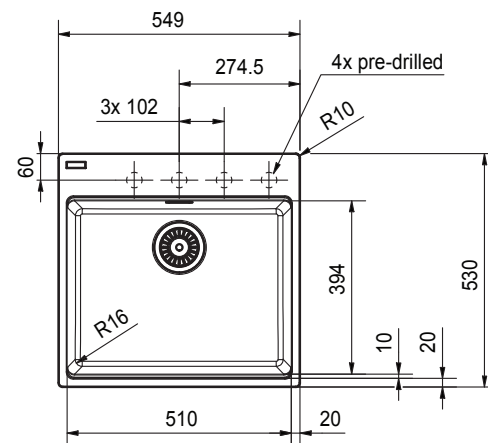

Franke City MRG610-51FTLMB Single Bowl Inset Sink with Tap Ledge Polar White

2414005

SPECIFICATIONS

Recommended Use	Domestic, Hotel & Commercial
Plug & Waste	Basket Waste with Cover
Bowl Type	Single Bowl
Bowl Configuration	Single Bowl No Drainer
Mounting	Inset
Overflow Configuration	Overflow
Taphole Configuration	4 Pre-Drilled
Sink Colour	Polar White
Finish	Matte
Material	Fragranite
Plug & Waste Size	90mm

WARRANTY

Warranty - Domestic Use	50 Years - Replacement Only
Warranty - Commercial Use	12 Months - Replacement Only
Spare Parts (Plug and waste, clips)	12 Months - Parts and Labour

Please refer to Warranty Page for full Terms and Conditions

NOTE

Sinks must be installed using an instruction manual. No responsibility will be taken for damage that occurs where an instruction manual has not been used.

CLEANING RECOMMENDATIONS:

We recommend the use of soapy water or approved cleaners. This product should not be cleaned with abrasive materials. Damage caused by any improper treatment is not covered by the product warranty. Refer to Warranty Conditions

To see the complete Franke range go to www.reece.com.au