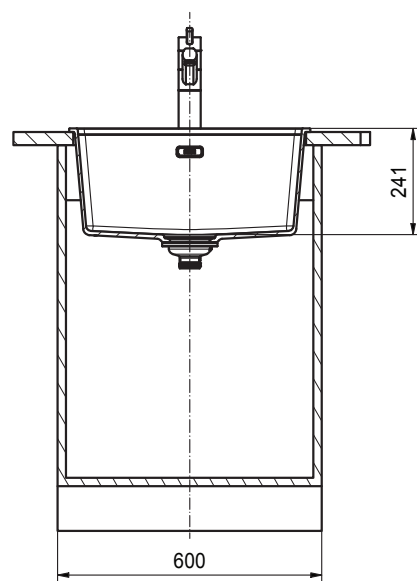

Franke City MRG610-51FTLMB Single Bowl Inset Sink with Tap Ledge Polar White

2414005

SPECIFICATIONS

Recommended Use	Domestic, Hotel & Commercial
Plug & Waste	Basket Waste with Cover
Bowl Type	Single Bowl
Bowl Configuration	Single Bowl No Drainer
Mounting	Inset
Overflow Configuration	Overflow
Taphole Configuration	4 Pre-Drilled
Sink Colour	Polar White
Finish	Matte
Material	Fragranite
Plug & Waste Size	90mm

WARRANTY

Warranty - Domestic Use	50 Years - Replacement Only
Warranty - Commercial Use	12 Months - Replacement Only
Spare Parts (Plug and waste, clips)	12 Months - Parts and Labour

Please refer to Warranty Page for full Terms and Conditions

NOTE

Sinks must be installed using an instruction manual. No responsibility will be taken for damage that occurs where an instruction manual has not been used.

CLEANING RECOMMENDATIONS:

We recommend the use of soapy water or approved cleaners. This product should not be cleaned with abrasive materials. Damage caused by any improper treatment is not covered by the product warranty. Refer to Warranty Conditions

To see the complete Franke range go to www.reece.com.au