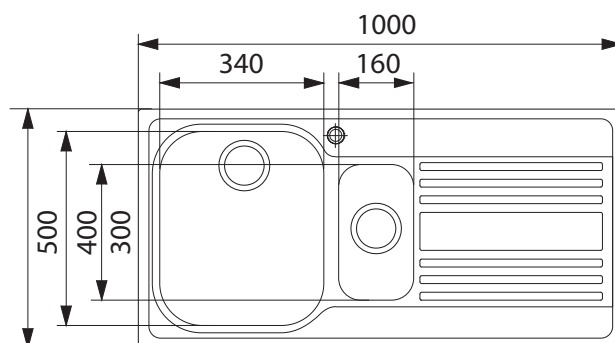

### PRODUCT INFORMATION

<b>Installation</b>	Topmount
<b>Dimensions</b>	1000 x 500mm
<b>Cabinet Base</b>	600mm
<b>Bowl Size</b>	340 x 400 x 180mm/24L 160 x 300 x 125mm/6L
<b>Bowl Radius</b>	70mm
<b>Cut-Out Size</b>	980 x 480mm
<b>Cut-Out Template</b>	No
<b>Waste Outlet</b>	Semi Integrated Waste
<b>Overflow</b>	Yes
<b>Tap Holes</b>	Yes
<b>Remote Waste</b>	No
<b>Opposite Configuration</b>	Yes
<b>Finish</b>	Stainless Steel