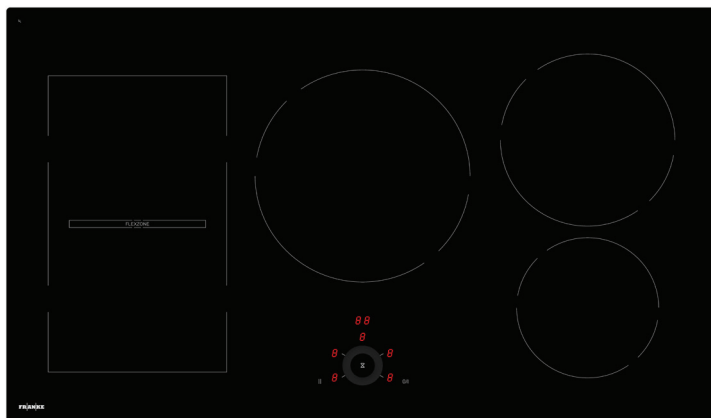

FCI905B1

90CM INDUCTION COOKTOP

PRODUCT INFORMATION

Recommended Use	Domestic
Overall Dimensions (mm)	880(W) x 520(D) x 54(H)
Weight	15 Kg
Power	230V 50/60Hz, 7400W Max, 25A Connection
Number of Heating Zones	5
Control Interface	Touch Wheel
Display	Red LED
Total Cooktop Power	7400W
Cooking Zones	1400W x 2 1400W (Nominal) 2000W (Boost) x 1 2300W (Nominal) 3000W (Boost) x 2
Child Lock	Yes
Pan Sensor	Yes
Boost	Yes
Functions	Pause and Recall Functions Keep Warm Function Residual Heat Indicator
Finish	Black Glass

*Min 50mm between the cooktop and the wall or sides

PLEASE NOTE: Technical and product specifications may change; therefore, cut-outs for appliances should only be by physical product measurements. The above information is indicative only.