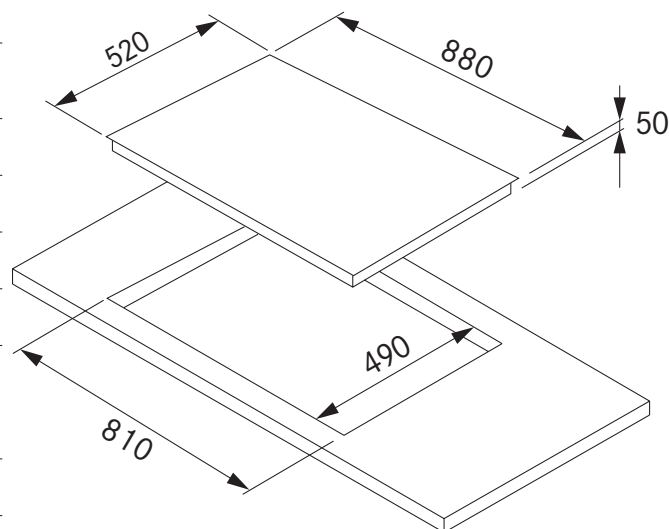

FCI905B1

90CM INDUCTION COOKTOP

PRODUCT INFORMATION

Recommended Use	Domestic
Overall Dimensions (mm)	880(W) x 520(D) x 54(H)
Weight	15 Kg
Power	230V 50/60Hz, 7400W Max, 25A Connection
Number of Heating Zones	5
Control Interface	Touch Wheel
Display	Red LED
Total Cooktop Power	7400W
Cooking Zones	1400W x 2 1400W (Nominal) 2000W (Boost) x 1 2300W (Nominal) 3000W (Boost) x 2
Child Lock	Yes
Pan Sensor	Yes
Boost	Yes
Functions	Pause and Recall Functions Keep Warm Function Residual Heat Indicator
Finish	Black Glass

*Min 50mm between the cooktop and the wall or sides

PLEASE NOTE: Technical and product specifications may change; therefore, cut-outs for appliances should only be by physical product measurements. The above information is indicative only.