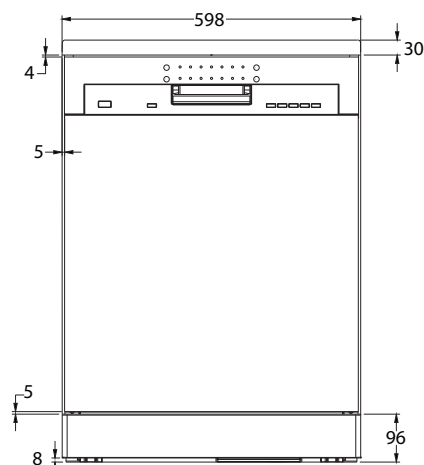

FRDW60FS

FREESTANDING DISHWASHER

PRODUCT INFORMATION

Recommended Use	Domestic
Overall Dimensions (mm)	598(W) x 845(H) x 600(D)
Capacity	14 Place Settings
Weight	42 Kg
Programmes	7
Power	220-240V 50Hz, 2100W Max
Power Cord	1400mm Length
Noise Level	49dB
Cutlery Holder Type	Cutlery Drawer
Child Lock	Yes
Auto Wash	Yes
Delay Start	Yes
AquaStop	Yes
Upper Basket	Adjustable
Water Connection	Cold Water Only
Water Inlet Hose	1500mm
Drying Type	Residual Heat
Finish	Stainless Steel

FRONT VIEW

SIDE VIEW

PLEASE NOTE: Technical and product specifications may change; therefore, cut-outs for appliances should only be by physical product measurements. The above information is indicative only.

LAST UPDATED: 11 OCT 2019

MAKE IT WONDERFUL