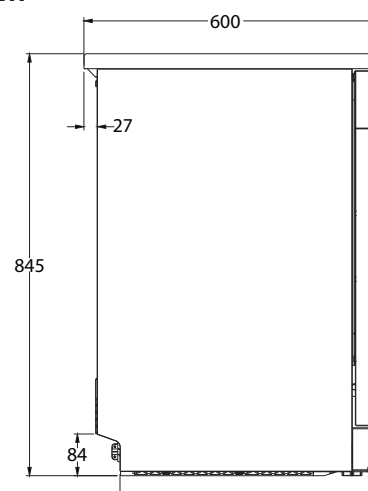

### PRODUCT INFORMATION

Recommended Use	Domestic
Overall Dimensions (mm)	598(W) x 845(H) x 600(D)
Capacity	14 Place Settings
Weight	42 Kg
Programmes	7
Power	220-240V 50Hz, 2100W Max
Power Cord	1400mm Length
Noise Level	49dB
Cutlery Holder Type	Cutlery Drawer
Child Lock	Yes
Auto Wash	Yes
Delay Start	Yes
AquaStop	Yes
Upper Basket	Adjustable
Water Connection	Cold Water Only
Water Inlet Hose	1500mm
Drying Type	Residual Heat
Finish	Stainless Steel

### SIDE VIEW

**PLEASE NOTE:** Technical and product specifications may change; therefore, cut-outs for appliances should only be by physical product measurements. The above information is indicative only.