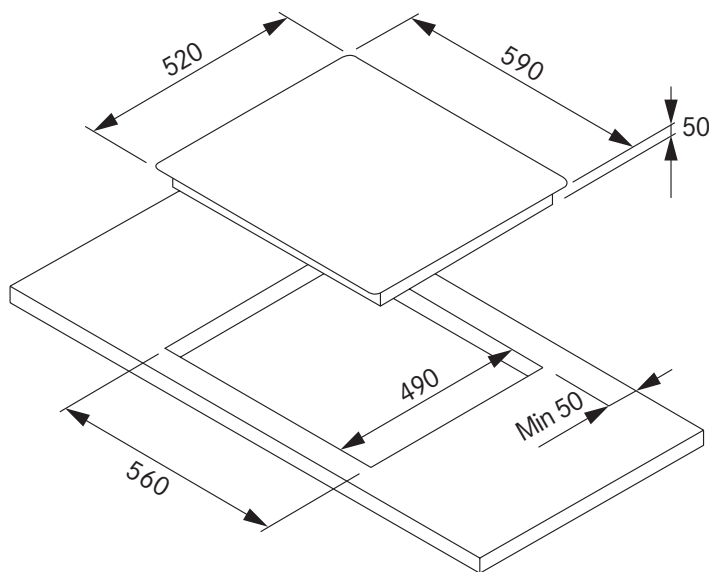

FRE604B1

60CM CERAMIC COOKTOP

PRODUCT INFORMATION

Recommended Use	Domestic
Overall Dimensions (mm)	590(W) x 520(D) x 50(H)
Weight	9 Kg
Power	230V 50/60Hz, 6000W Max, 25A Connection
Number of Heating Zones	4
Control Interface	Touch
Display	Red LED
Cooking Zones	1800W x 2 1200W x 2
Child Lock	Yes
Functions	Keep Warm Function Residual Heat Indicator
Residual Heat Indicator	Yes
Finish	Black Glass

*Min 50mm between the cooktop and the wall or sides

PLEASE NOTE: Technical and product specifications may change; therefore, cut-outs for appliances should only be by physical product measurements. The above information is indicative only.