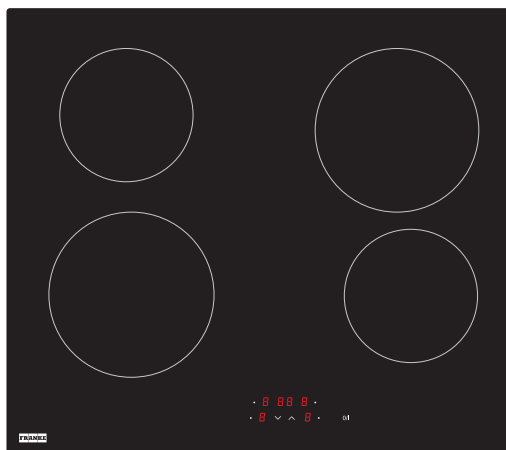

FRE604B1

60CM CERAMIC COOKTOP

PRODUCT INFORMATION

Recommended Use	Domestic
Overall Dimensions (mm)	590(W) x 520(D) x 50(H)
Weight	9 Kg
Power	230V 50/60Hz, 6000W Max, 25A Connection
Number of Heating Zones	4
Control Interface	Touch
Display	Red LED
Cooking Zones	1800W x 2 1200W x 2
Child Lock	Yes
Functions	Keep Warm Function Residual Heat Indicator
Residual Heat Indicator	Yes
Finish	Black Glass

*Min 50mm between the cooktop and the wall or sides

PLEASE NOTE: Technical and product specifications may change; therefore, cut-outs for appliances should only be by physical product measurements. The above information is indicative only.