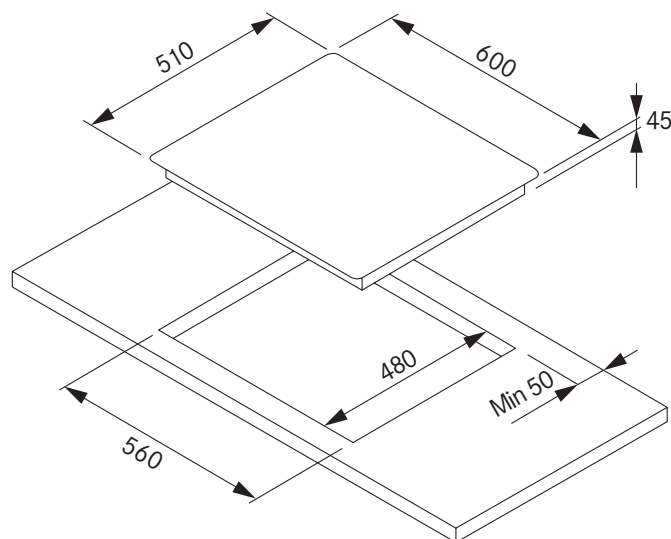

FRG604S1

60CM GAS COOKTOP

PRODUCT INFORMATION

| | |
|--------------------------------|----------------------------|
| Recommended Use | Domestic |
| Overall Dimensions (mm) | 600(W) x 510(D) x 48(H) |
| Weight | 12 Kg |
| Power | 220-240V 50/60Hz, 0.6W Max |
| Power Cord | 1850mm Length |
| Number of Burners | 4 |
| Control Interface | Control Knobs |
| Gas Type | Natural and LPG |
| WOK Burner Output* | 15.5MJ/h x 1 |
| Medium Burner Output* | 7MJ/h x 2 |
| Small Burner* | 4MJ/h x 1 |
| Flame Failure | Yes |
| Cast Iron Trivet | Yes |
| Automatic Ignition | Yes |
| Finish | Stainless Steel |

* Natural gas output

*Min 50mm between the cooktop and the wall or sides

PLEASE NOTE: Technical and product specifications may change; therefore, cut-outs for appliances should only be by physical product measurements. The above information is indicative only.