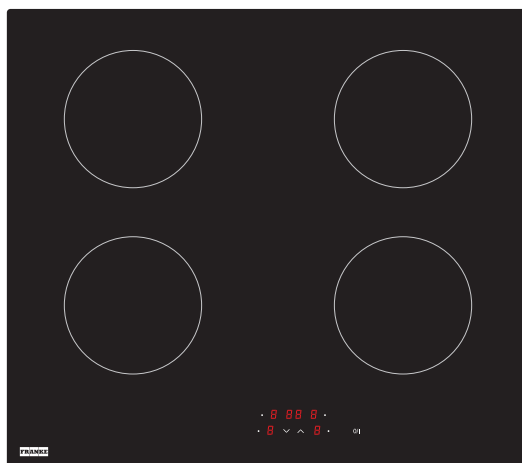

FRI604B1

60CM INDUCTION COOKTOP

PRODUCT INFORMATION

Recommended Use	Domestic
Overall Dimensions	590(W) x 520(D) x 50(H)
Weight	9.3 Kg
Power	230V 50/60Hz, 5600W Max, 25A Connection
Number of Heating Zones	4
Control Interface	Touch
Display	Red LED
Cooking Zones	1400W x 4
Child Lock	Yes
Residual Heat Indicator	Yes
Finish	Black Glass