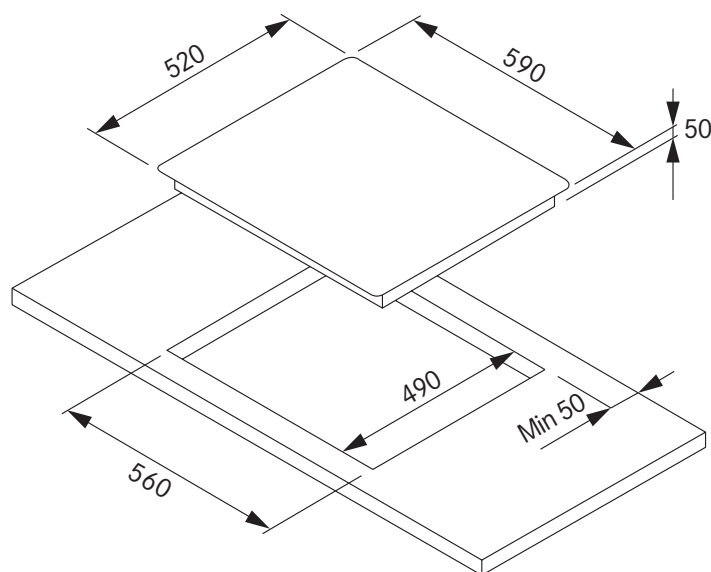

FRI604B1

60CM INDUCTION COOKTOP

PRODUCT INFORMATION

Recommended Use	Domestic
Overall Dimensions	590(W) x 520(D) x 50(H)
Weight	9.3 Kg
Power	230V 50/60Hz, 5600W Max, 25A Connection
Number of Heating Zones	4
Control Interface	Touch
Display	Red LED
Cooking Zones	1400W x 4
Child Lock	Yes
Residual Heat Indicator	Yes
Finish	Black Glass

*Min 50mm between the cooktop and the wall or sides

PLEASE NOTE: Technical and product specifications may change; therefore, cut-outs for appliances should only be by physical product measurements. The above information is indicative only.