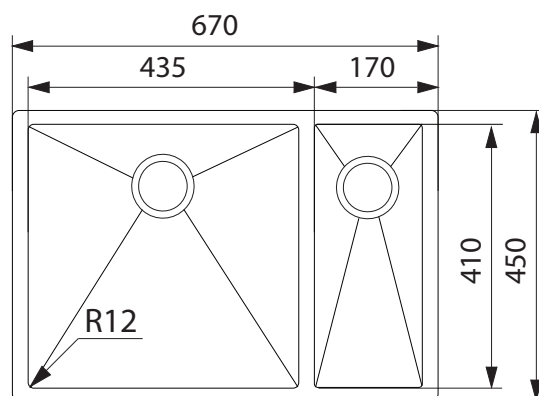

## PRODUCT INFORMATION

<b>Installation</b>	Topmount/Flushmount/Undermount
<b>Dimensions</b>	670 x 450mm
<b>Cabinet Base</b>	800mm
<b>Bowl Size</b>	435 x 410 x 200mm/36L 170 x 410 x 150mm/10L
<b>Bowl Radius</b>	12mm
<b>Cut-Out Size</b>	Template
<b>Cut-Out Template</b>	Yes
<b>Waste Outlet</b>	Semi Integrated Waste
<b>Overflow</b>	No
<b>Tap Holes</b>	No
<b>Remote Waste</b>	No
<b>Finish</b>	Stainless Steel