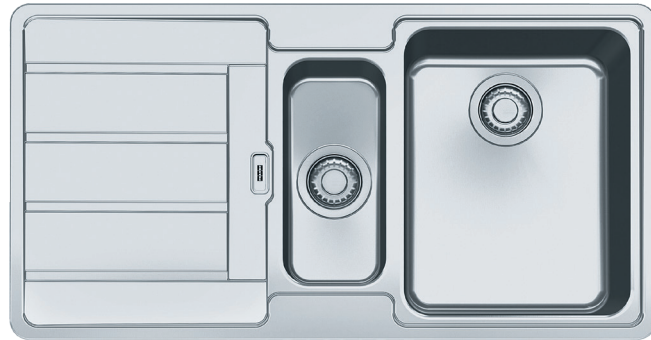

# TECHNICAL DATASHEET

HYDROS HDX 654 LHD  
FOOD PREPERATION CENTRE ACCESSORIES INCLUDED

Product Category	Sinks
Finish	Stainless Steel
Installation	Inset
Range	HYDROS
Model	HDX 654 LHD
Warranty	50 Years

## PRODUCT INFORMATION

Dimensions	965 x 510mm
Cabinet Base	600mm
Bowl Size	340 x 435 x 175 mm/27 L 155 x 340 x 120 mm/7 L
Bowl Radius	40mm
Cut-Out Size	949 x 494 mm, cr=20
Cut-Out Template	No
Waste Outlet	Semi Integrated Waste
Overflow	Yes
Tap Holes	Yes (cut out 35mm)
Remote Waste	No
Accessories	<b>1</b> <b>2</b> <b>3</b>

## FEATURES & BENEFITS

Stainless Steel

Waste to Rear of Main Bowl

Integrated Sealing Strip

Franke Hidden Overflow

Make it wonderful

LAST UPDATED: 9 JUNE 2016

**FRANKE**