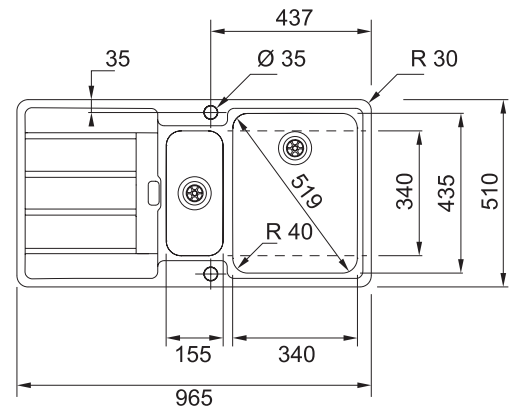

## PRODUCT INFORMATION

Dimensions	965 x 510mm
Cabinet Base	600mm
Bowl Size	340 x 435 x 175 mm/27 L 155 x 340 x 120 mm/7 L
Bowl Radius	40mm
Cut-Out Size	949 x 494 mm, cr=20
Cut-Out Template	No
Waste Outlet	Semi Integrated Waste
Overflow	Yes
Tap Holes	Yes (cut out 35mm)
Remote Waste	No
Accessories	<b>1</b> <b>2</b> <b>3</b>