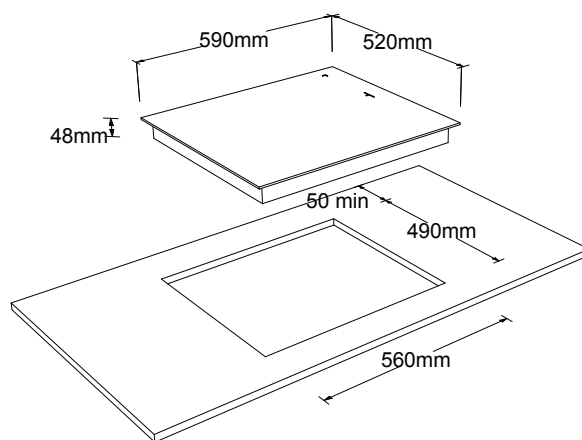

FIX604B1

59CM INDUCTION COOKTOP

PRODUCT INFORMATION

Overall Dimensions (mm)	590 x 520 x 48mm
Controls	Touch Slide Colour Led
Power	220-240V/50-60Hz, 7400W Max
Cut-Out	560 x 490mm
Functions	Auto Safety Switch Off, Residual Heat Indicator, Timer
Number Of Heating Zones	4 x 2100W First Power Boost 2600W Second Power boost 3700W
Child Lock	Yes
Keep Warm Function	Yes
Automatic Pan Detection	Yes (100mm Min. Pan Diameter)
Edge Profile	Frameless
Bridging Function	Yes
Pause & Recall	Yes
Grill Function	Yes
Finish	Black Ceramic Glass
Warranty	5 Years

* The given power may change according to the dimensions and material of the pan

LAST UPDATED: 24 APRIL 2020