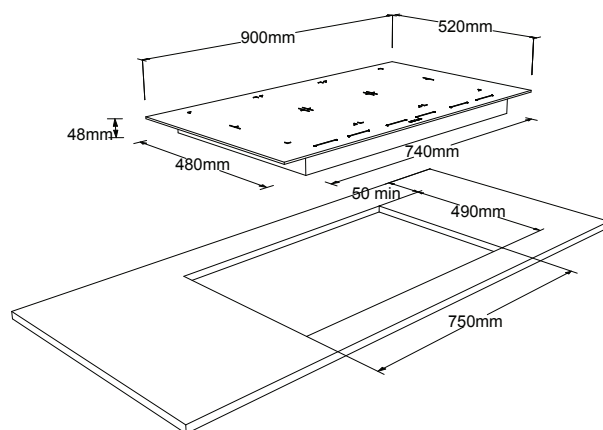

FIX906B1

90CM INDUCTION COOKTOP

PRODUCT INFORMATION

Overall Dimensions (mm)	900 x 520 x 48mm
Controls	Touch Slide Colour Led
Power	220-240V/50-60Hz, 11100W Max
Cut-Out	750 x 490mm
Functions	Auto Safety Switch Off, Residual Heat Indicator, Timer
Number of Heating Zones	6 x 2100W First Power Boost 2600W Second Power Boost 3700W
Child Lock	Yes
Keep Warm Function	Yes
Automatic Pan Detection	Yes (100mm Min. Pan Diameter)
Edge Profile	Framless
Bridging Function	Yes
Pause & Recall	Yes
Grill Function	Yes
Finish	Black Ceramic Glass
Warranty	5 Years

* The given power may change according to the dimensions and material of the pan

LAST UPDATED: 24 APRIL 2020