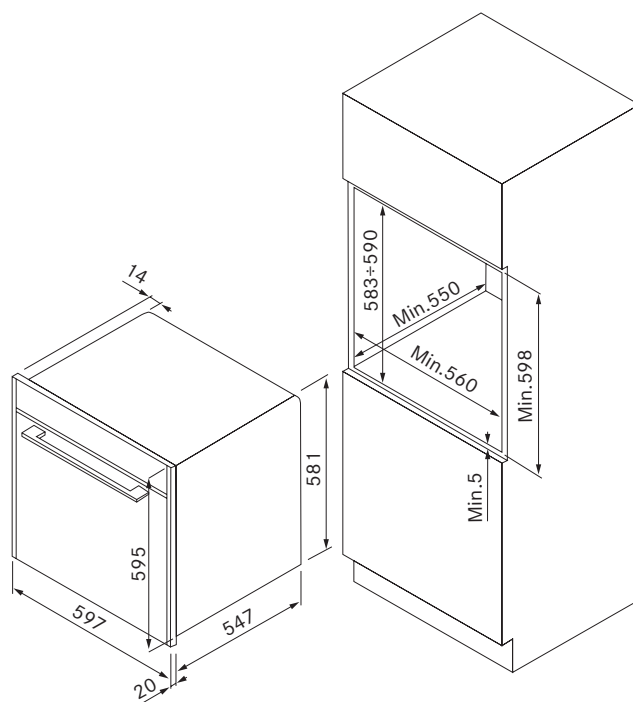

FPO60M17B1

60CM MULTIFUNCTIONAL OVEN

PRODUCT INFORMATION

Overall Dimensions (mm)	597(W) x 581(H) x 567(D)
Capacity	74L Net
Oven Functions	17
Pyrolytic Function	No
Power	220-240V/50-60Hz, 2900W Max
Display	Full Colour
Control Interface	Touch Control
Oven Door	Triple Glazed
Lighting	Dual
Child Lock	Yes
Soft Close	Yes
Finish	Black Glass
Accessories	Enamel Baking Tray x 1 Enamel Roasting Tray x 1 Telescopic Runners x 2 Wire Rack x 2 Temperature Sensor Probe x 1
Warranty	5 years