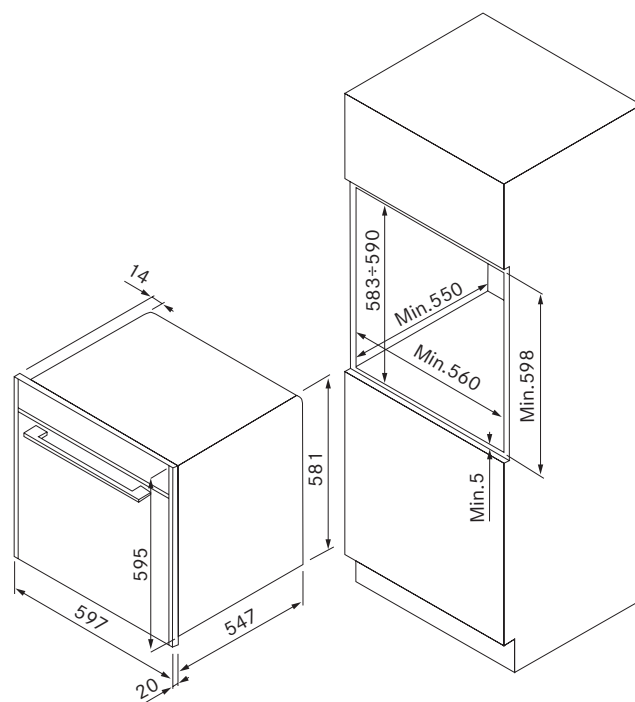

FPO60P18B1

60CM PYROLYTIC OVEN

PRODUCT INFORMATION

Overall Dimensions (mm)	597(W) x 581(H) x 567(D)
Capacity	74L Net
Oven Functions	18
Pyrolytic Function	Yes
Power	220-240V/50-60Hz, 2900W Max
Display	Full Colour
Control Interface	Touch Control
Oven Door	Quadruple Glazed
Lighting	Dual
Child Lock	Yes
Soft Close	Yes
Finish	Black Glass
Accessories	Enamel Baking Tray x 1 Enamel Roasting Tray x 1 Telescopic Runners x 3 Wire Rack x 2 Temperature Sensor Probe x 1
Warranty	5 years