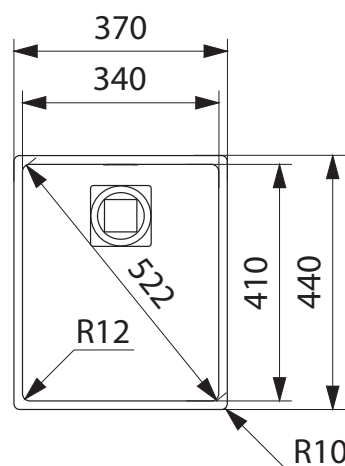

CMX 110-34 CENTINOX MINIMALIST SINK

PRODUCT INFORMATION

Installation	Undermount
Dimensions	370(W) x 440(H)mm
Cabinet Base	450mm
Bowl Size	340(W) x 410(H) x 175(D)mm/24L
Bowl Radius	12.5mm
Cut-Out Size	Template
Cut-Out Template	Yes
Waste Outlet	Semi Integrated Waste
Overflow	Yes
Tap Holes	No
Remote Waste	No
Finish	Stainless Steel