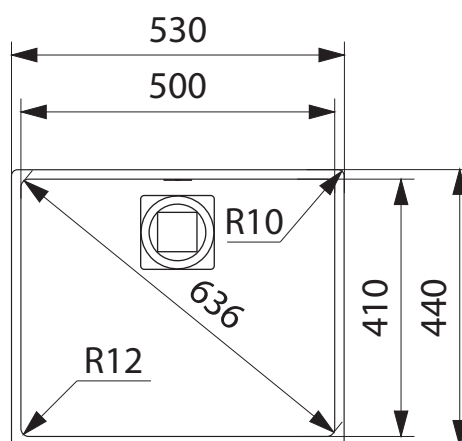

CMX 110-50 CENTINOX MINIMALIST SINK

PRODUCT INFORMATION

Installation	Undermount
Dimensions	530(W) x 440(H)mm
Cabinet Base	600mm
Bowl Size	500(W) x 410(H) x 175(D)mm/36L
Bowl Radius	12.5mm
Cut-Out Size	Template
Cut-Out Template	Yes
Waste Outlet	Semi Integrated Waste
Overflow	Yes
Tap Holes	No
Remote Waste	No
Finish	Stainless Steel