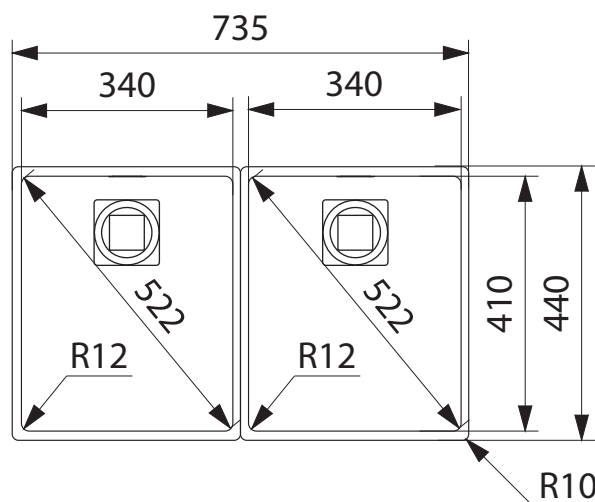

CMX 120-34-34 CENTINOX MINIMALIST

PRODUCT INFORMATION

Installation	Undermount
Dimensions	735(W) x 440(H)mm
Cabinet Base	800mm
Bowl Size	340(W) x 410(H) x 175(D)/ 24L (x2)
Bowl Radius	12.5mm
Cut-Out Size	Template
Cut-Out Template	Yes
Waste Outlet	Semi Integrated Waste
Overflow	Yes
Tap Holes	No
Remote Waste	No
Finish	Stainless Steel