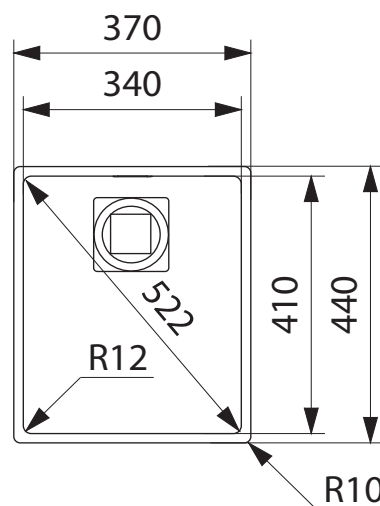

## PRODUCT INFORMATION

Installation	Topmount/Flushmount
Dimensions	370(W) x 440(H)mm
Cabinet Base	450mm
Bowl Size	340(W) x 410(H) x 175(D)mm/24L
Bowl Radius	12.5mm
Cut-Out Size	Template
Cut-Out Template	Yes
Waste Outlet	Semi Integrated Waste
Overflow	Yes
Tap Holes	No
Remote Waste	No
Finish	Yes