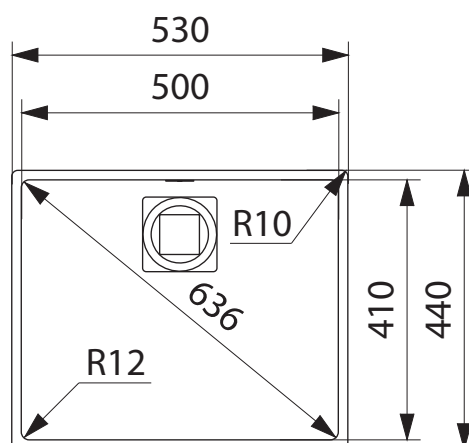

CMX 210-50 CENTINOX MINIMALIST

PRODUCT INFORMATION

Installation	Topmount/Flushmount
Dimensions	530(W) x 440(H)mm
Cabinet Base	600mm
Bowl Size	500(W) x 410(H) x 200(D)/41L
Bowl Radius	12.5mm
Cut-Out Size	Template
Cut-Out Template	Yes
Waste Outlet	Semi Integrated
Overflow	Yes
Tap Holes	No
Remote Waste	No
Finish	Stainless Steel