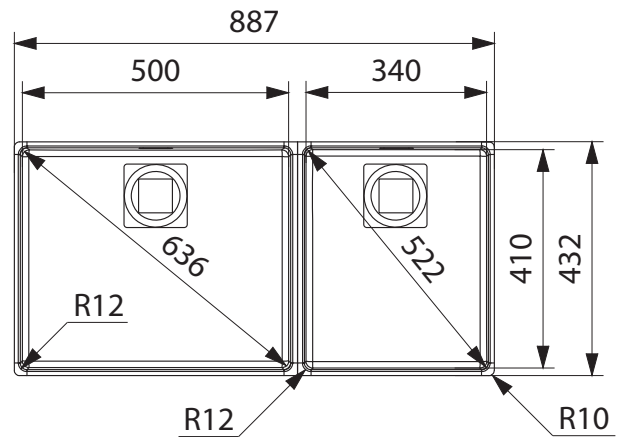

CMX 220-50/34 CENTINOX MINIMALIST

PRODUCT INFORMATION

Installation	Topmount/Flushmount/Undermount
Dimensions	887(W) x 432(H)mm
Cabinet Base	1000mm
Bowl Size	500(W) x 410(H) x 200(D)mm/41L 340(W) x 410(H) x 175(D)mm/24L
Bowl Radius	12.5mm
Cut-Out Size	Topmount: 876 x 421mm, cr=18 Flushmount: utilise DXF file
Cut-Out Template	Yes
Waste Outlet	Semi Integrated Waste
Overflow	Yes
Tap Holes	No
Remote Waste	No
Finish	Stainless Steel