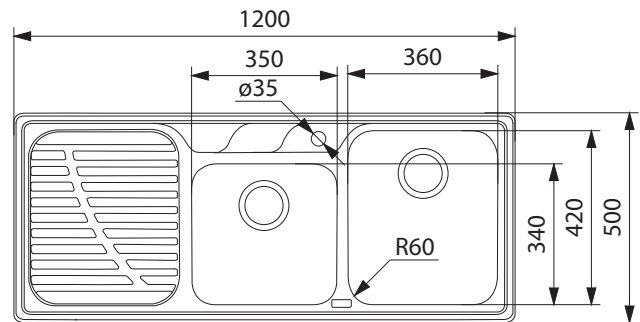

TECHNICAL DATASHEET

DRINA DRX 621 LHD

Product Category	Sinks
Finish	Stainless Steel
Installation	Inset
Range	DRINA
Model	DRX 621 LHD
Warranty	50 Years

PRODUCT INFORMATION

Article Number	101.0189.142
Dimensions	1200 x 500mm
Cabinet Base	800mm
Bowl Size	360 x 420 x 180mm/27L 350 x 340 x 170mm/20L
Bowl Radius	60mm
Cut-Out Size	1184 x 484mm, cr=20
Cut-Out Template	No
Waste Outlet	Semi Integrated Waste
Overflow	No
Tap Holes	Yes (cut out 35mm)
Remote Waste	No
Opposite Configuration	101.0189.143
Accessories	1 2 3