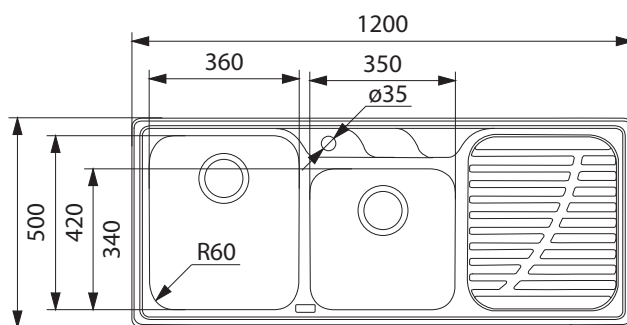

TECHNICAL DATASHEET

DRINA DRX 621 RHD

Product Category	Sinks
Finish	Stainless Steel
Installation	Inset
Range	DRINA
Model	DRX 621 RHD
Warranty	50 Years

PRODUCT INFORMATION

Article Number	101.0189.143
Dimensions	1200 x 500mm
Cabinet Base	800mm
Bowl Size	360 x 420 x 180mm/27L 350 x 340 x 170mm/20L
Bowl Radius	60mm
Cut-Out Size	1184 x 484mm, cr=20
Cut-Out Template	No
Waste Outlet	Semi Integrated Waste
Overflow	No
Tap Holes	Yes (cut out 35mm)
Remote Waste	No
Opposite Configuration	101.0189.142
Accessories	1 2 3