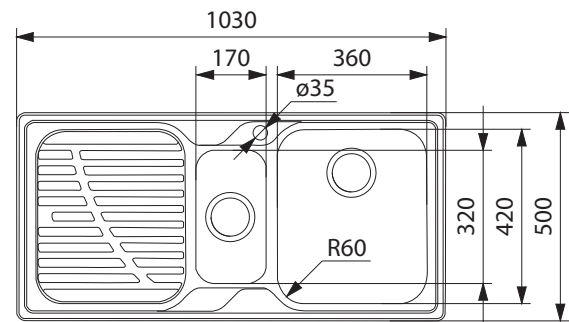

### PRODUCT INFORMATION

Article Number	101.0189.080
Dimensions	1030 x 500mm
Cabinet Base	600mm
Bowl Size	360 x 420 x 180mm/27L 170 x 320 x 130mm/7L
Bowl Radius	60mm
Cut-Out Size	1014 x 484mm, cr=20
Cut-Out Template	No
Waste Outlet	Semi Integrated Waste
Overflow	No
Tap Holes	Yes (cut out 35mm)
Remote Waste	No
Opposite Configuration	101.0189.141
Accessories	<b>1</b> <b>2</b> <b>3</b> <b>4</b>