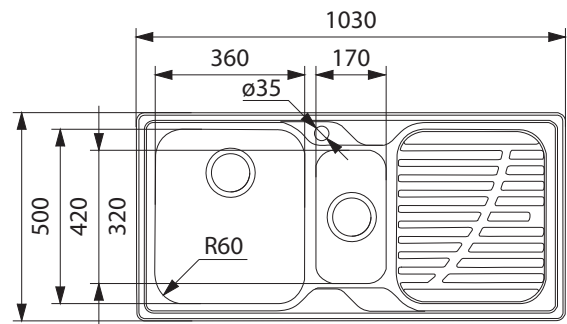

TECHNICAL DATASHEET

DRINA DRX 651 RHD

Product Category	Sinks
Finish	Stainless Steel
Installation	Inset
Range	DRINA
Model	DRX 651 RHD
Warranty	50 Years

PRODUCT INFORMATION

Article Number	101.0189.141
Dimensions	1030 x 500mm
Cabinet Base	600mm
Bowl Size	360 x 420 x 180mm/27L 170 x 320 x 130mm/7L
Bowl Radius	60mm
Cut-Out Size	1014 x 484mm, cr=20
Cut-Out Template	No
Waste Outlet	Semi Integrated Waste
Overflow	No
Tap Holes	Yes (cut out 35mm)
Remote Waste	No
Opposite Configuration	101.0189.080
Accessories	1 2 3 4