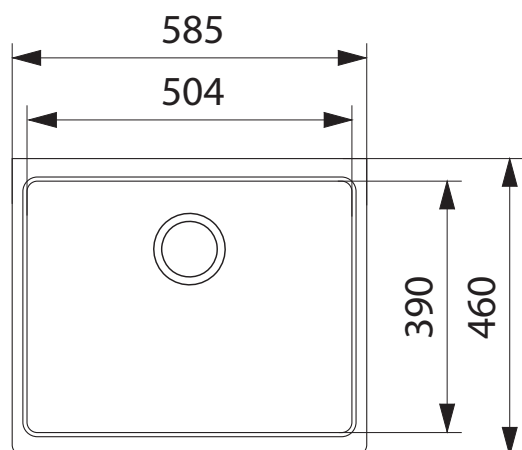

IMG 110-50 PW IMPACT

PRODUCT INFORMATION

Installation	Undermount
Dimensions	585 x 460mm
Cabinet Base	500mm
Bowl Size	504 x 390 x 195mm/38L
Bowl Radius	15mm
Cut-Out Size	Template
Cut-Out Template	Yes
Waste Outlet	Semi Integrated Waste
Overflow	No
Tap Holes	Part Drilled
Remote Waste	No
Finish	Fragranite