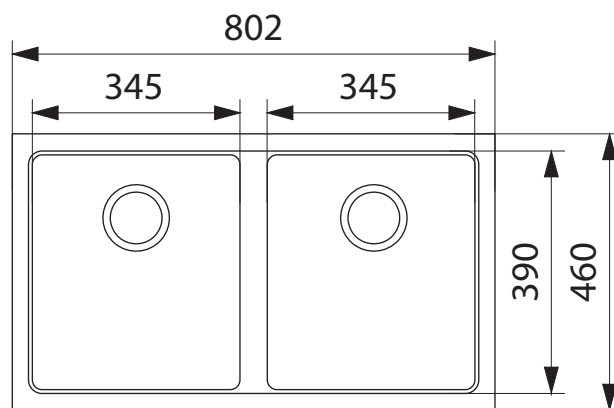

IMG 120 ONYX IMPACT

PRODUCT INFORMATION

Installation	Undermount
Dimensions	802 x 460mm
Cabinet Base	900mm
Bowl Size	345 x 390 x 205(x2)/27L
Bowl Radius	15mm
Cut-Out Size	Template
Cut-Out Template	Yes
Waste Outlet	Semi Integrated Waste
Overflow	No
Tap Holes	No
Remote Waste	No
Finish	Fragranite