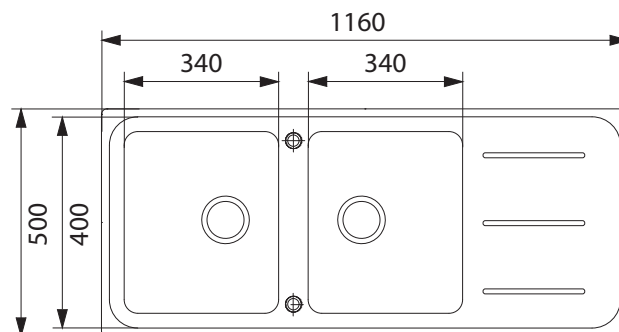

IMG 621 PW REV IMPACT

PRODUCT INFORMATION

Installation	Topmount
Dimensions	1160 x 500mm
Cabinet Base	800mm
Bowl Size	340 x 400 x 200mm/27L (x2)
Bowl Radius	30mm
Cut-Out Size	1140 x 480mm, cr=20
Cut-Out Template	No
Waste Outlet	Semi Integrated Waste
Overflow	Yes
Tap Holes	Part Drilled
Remote Waste	No
Finish	Fragranite