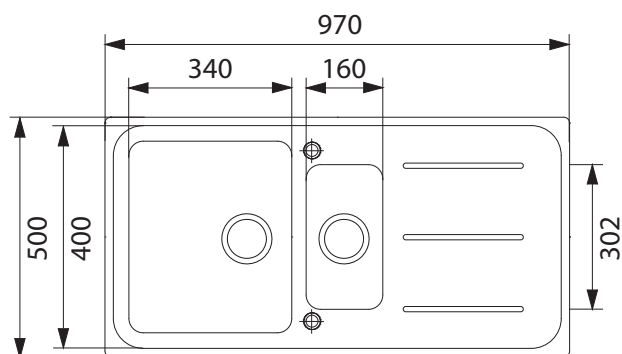

IMG 651 PW REV IMPACT

PRODUCT INFORMATION

Installation	Topmount
Dimensions	970 x 500mm
Cabinet Base	800mm
Bowl Size	340 x 400 x 200mm/27L 160 x 302 x 120mm/6L
Bowl Radius	30mm
Cut-Out Size	950 x 480mm, cr=20
Cut-Out Template	No
Waste Outlet	Semi Integrated Waste
Overflow	Yes
Tap Holes	Part Drilled
Remote Waste	No
Finish	Fragranite