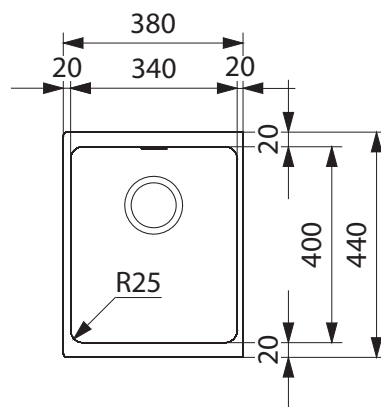

KUBUS FRAGRANITE

KBG110-340NYX

PRODUCT INFORMATION

Installation	Undermount
Dimensions	380 x 440mm
Cabinet Base	500mm
Bowl Size	340 x 400 x 200mm / 27L
Bowl Radius	25mm
Cut-Out Size	Template
Cut-Out Template	Yes
Waste Outlet	Semi Integrated Waste
Overflow	Yes
Tap Holes	No
Remote Waste	No
Finish	Fragranite
Warranty	50 Years