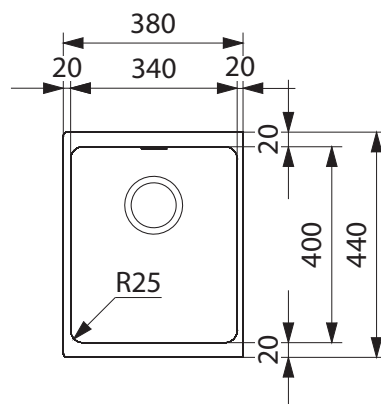

KUBUS FRAGRANITE

KBG110-34PW

PRODUCT INFORMATION

Installation	Undermount
Dimensions	380 x 440mm
Cabinet Base	500mm
Bowl Size	340 x 400 x 200mm / 27L
Bowl Radius	25mm
Cut-Out Size	Template
Cut-Out Template	Yes
Waste Outlet	Semi Integrated Waste
Overflow	Yes
Tap Holes	No
Remote Waste	No
Finish	Fragranite
Warranty	50 Years