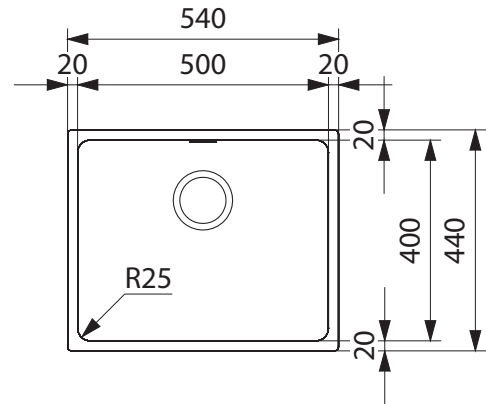

KUBUS FRAGRANITE

KBG110-50PW

PRODUCT INFORMATION

Installation	Undermount
Dimensions	540 x 440mm
Cabinet Base	600mm
Bowl Size	500 x 400 x 200mm / 40L
Bowl Radius	25mm
Cut-Out Size	Template
Cut-Out Template	Yes
Waste Outlet	Semi Integrated Waste
Overflow	Yes
Tap Holes	No
Remote Waste	No
Finish	Fragranite
Warranty	50 Years