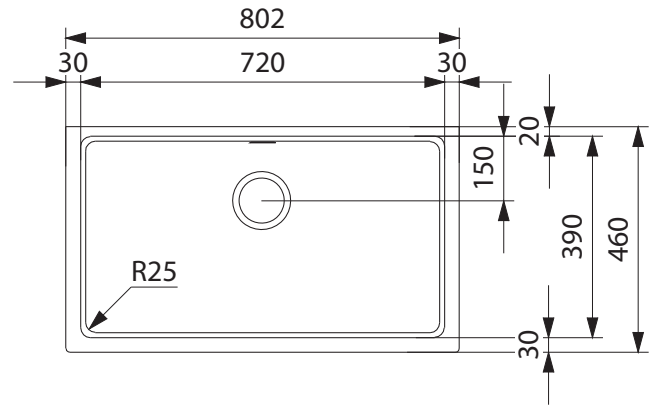

KUBUS FRAGRANITE

KBG110-740NYX

PRODUCT INFORMATION

Installation	Undermount
Dimensions	802 x 460mm
Cabinet Base	900mm
Bowl Size	720 x 390 x 200mm / 56L
Bowl Radius	25mm
Cut-Out Size	Template
Cut-Out Template	Yes
Waste Outlet	Semi Integrated Waste
Overflow	Yes
Tap Holes	No
Remote Waste	No
Finish	Fragranite
Warranty	50 Years

ACCESSORIES

— Included Accessory
- - - Available Accessory

DT360
Extension Drainer

RM41
Rollamat

CB176
Chopping Board

DB448
Drainer Basket

NOTE: Cut-out dimensions are a guide only, please use the actual sink as your template.