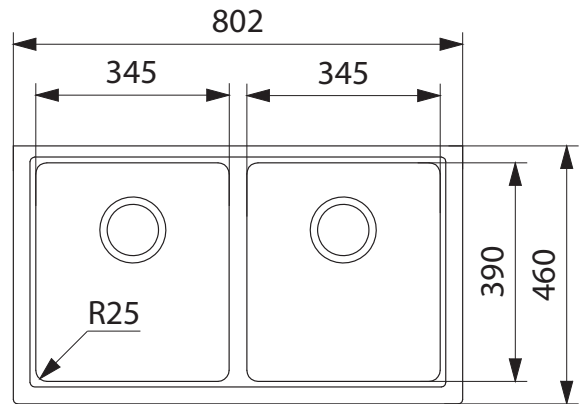

## PRODUCT INFORMATION

<b>Installation</b>	Undermount
<b>Dimensions</b>	802 x 460mm
<b>Cabinet Base</b>	900mm
<b>Bowl Size</b>	345 x 390 x 203mm / 27L (x2)
<b>Bowl Radius</b>	25mm
<b>Cut-Out Size</b>	Template
<b>Cut-Out Template</b>	Yes
<b>Waste Outlet</b>	Semi Integrated Waste
<b>Overflow</b>	No
<b>Tap Holes</b>	No
<b>Remote Waste</b>	No
<b>Finish</b>	Fragranite
<b>Warranty</b>	50 Years

**NOTE:** Cut-out dimensions are a guide only, please use the actual sink as your template.