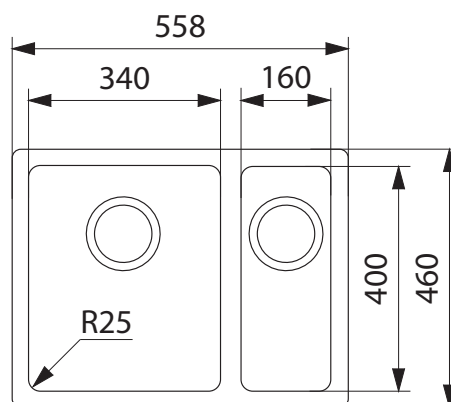

KUBUS FRAGRANITE

KBG160PW

PRODUCT INFORMATION

Installation	Undermount
Dimensions	558 x 460mm
Cabinet Base	600mm
Bowl Size	340 x 400 x 200mm / 27L 160 x 400 x 130mm / 8L
Bowl Radius	25mm
Cut-Out Size	Template
Cut-Out Template	Yes
Waste Outlet	Semi Integrated Waste
Overflow	Yes
Tap Holes	No
Remote Waste	No
Finish	Fragranite
Warranty	50 Years

NOTE: Cut-out dimensions are a guide only, please use the actual sink as your template.

FEATURES & BENEFITS

Food Preparation Centre

Fragranite

Hidden Overflow

Sanitized® Surface

ACCESSORIES

— Included Accessory
- - - Available Accessory