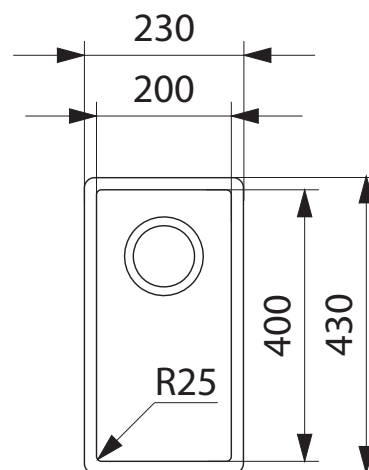

KBX 110-20/HW KUBUS SINK

Note: Due to hygienic waste, do not use with a waste disposal unit.

PRODUCT INFORMATION

Installation	Undermount
Dimensions	230(W) x 430(H)mm
Cabinet Base	300mm
Bowl Size	200(W) x 400(H) x 150(D)mm/12L
Bowl Radius	25mm
Cut-Out Size	Template
Cut-Out Template	Yes
Waste Outlet	Hygienic Integrated Waste
Overflow	No
Tap Holes	No
Remote Waste	No
Finish	Stainless Steel