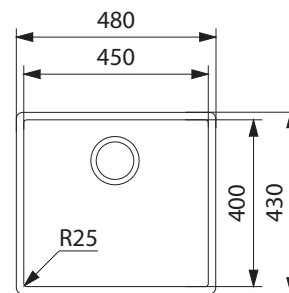

## PRODUCT INFORMATION

Article Number	122.0189.194
Dimensions	480 x 430mm
Cabinet Base	600mm
Bowl Size	450 x 400 x 180mm/32L
Bowl Radius	25mm
Cut-Out Size	Template
Cut-Out Template	Yes
Waste Outlet	Hygienic Integrated Waste
Overflow	Yes
Tap Holes	No
Remote Waste	No
Opposite Configuration	-
Accessories	<b>1</b> <b>2</b> <b>3</b> <b>4</b> <b>5</b> <b>6</b>