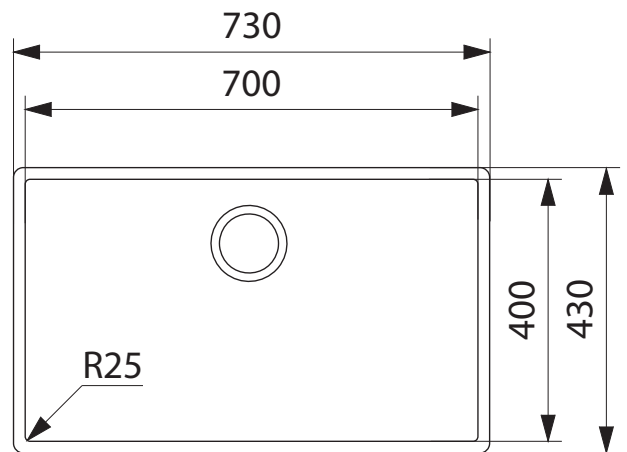

## PRODUCT INFORMATION

Installation	Undermount
Dimensions	730(W) x 430(H)mm
Cabinet Base	800mm
Bowl Size	700(W) x 400(H) x 230(D)mm/64L
Bowl Radius	25mm
Cut-Out Size	Template
Cut-Out Template	Yes
Waste Outlet	Semi Integrated Waste
Overflow	Yes
Tap Holes	No
Remote Waste	No
Finish	Stainless Steel