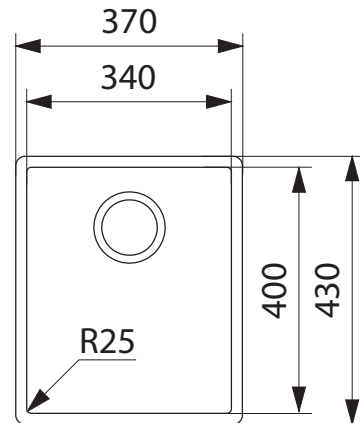

KBX 210-34/HW KUBUS i3 SINK

Note: Due to hygienic waste, do not use with a waste disposal unit.

PRODUCT INFORMATION

Installation	Topmount/Flushmount/Undermount
Dimensions	370(W) x 430(H)mm
Cabinet Base	500mm
Bowl Size	340(W) x 400(H) x 175(D)mm/24L
Bowl Radius	25mm
Cut-Out Size	Template
Cut-Out Template	Yes
Waste Outlet	Hygienic Integrated Waste
Overflow	Yes
Tap Holes	No
Remote Waste	No
Finish	Stainless Steel