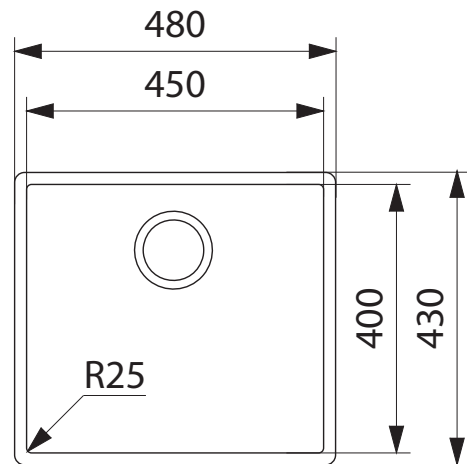

KBX 210-45/HW KUBUS i3 SINK

Note: Due to hygienic waste, do not use with a waste disposal unit.

PRODUCT INFORMATION

Installation	Topmount/Flushmount/Undermount
Dimensions	480(W) x 430(H)mm
Cabinet Base	600mm
Bowl Size	450(W) x 400(H) x 180(D)mm/32L
Bowl Radius	25mm
Cut-Out Size	Template
Cut-Out Template	Yes
Waste Outlet	Hygienic Integrated Waste
Overflow	Hidden Overflow
Tap Holes	No
Remote Waste	No
Finish	Stainless Steel