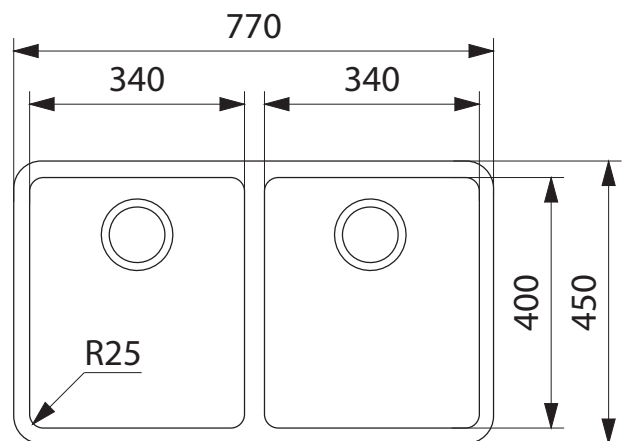

KBX 120-34/OF KUBUS SINK

PRODUCT INFORMATION

Installation	Undermount
Dimensions	770(W) x 450(H)mm
Cabinet Base	800mm
Bowl Size	340(W) x 400(H) x 175(D)mm/ 24L (x2)
Bowl Radius	25mm
Cut-Out Size	Template
Cut-Out Template	Yes
Waste Outlet	Semi Integrated Waste
Overflow	Yes
Tap Holes	No
Remote Waste	No
Finish	Stainless Steel