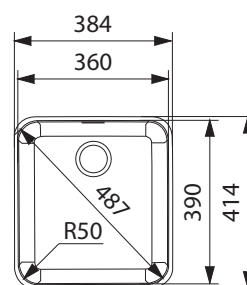

TECHNICAL DATASHEET

LARGO LAX 110-36/39

Product Category	Sinks
Finish	Stainless Steel
Installation	Undermount
Range	LARGO
Model	LAX 110-36/39
Warranty	50 Years

PRODUCT INFORMATION

Article Number	122.0189.168
Dimensions	384 x 414mm
Cabinet Base	450mm
Bowl Size	360 x 390 x 175mm/24L
Bowl Radius	50mm
Cut-Out Size	Template
Cut-Out Template	Yes
Waste Outlet	Semi Integrated Waste
Overflow	Yes
Tap Holes	No
Remote Waste	No
Opposite Configuration	-
Accessories	1 2 3 4 5