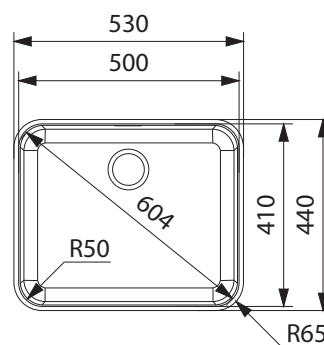

### PRODUCT INFORMATION

Article Number	122.0189.171
Dimensions	530 x 440mm
Cabinet Base	600mm
Bowl Size	500 x 410 x 175mm/35L
Bowl Radius	50mm
Cut-Out Size	Template
Cut-Out Template	
Waste Outlet	Semi Integrated Waste
Overflow	Yes
Tap Holes	No
Remote Waste	No
Opposite Configuration	-
Accessories	<span>1</span> <span>2</span>