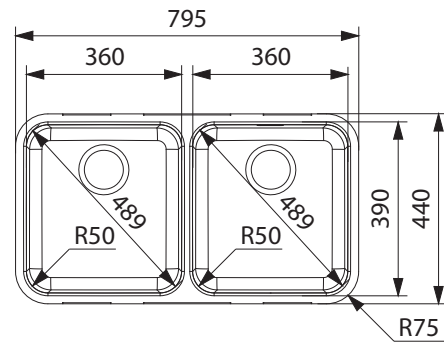

# TECHNICAL DATASHEET

LARGO LAX 120-36

Product Category	Sinks
Finish	Stainless Steel
Installation	Undermount
Range	LARGO
Model	LAX 120-36
Warranty	50 Years

## PRODUCT INFORMATION

Article Number	122.0189.170
Dimensions	795 x 440mm
Cabinet Base	900mm
Bowl Size	360 x 390 x 175mm/24L (x2)
Bowl Radius	50mm
Cut-Out Size	Template
Cut-Out Template	Yes
Waste Outlet	Semi Integrated Waste
Overflow	Yes
Tap Holes	No
Remote Waste	No
Opposite Configuration	-
Accessories	<b>1</b> <b>2</b> <b>3</b> <b>4</b> <b>5</b>