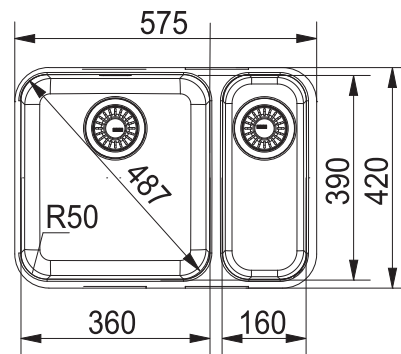

TECHNICAL DATASHEET

LARGO LAX 160 SBR

Product Category	Sinks
Finish	Stainless Steel
Installation	Undermount
Range	LARGO
Model	LAX 160 SBR
Warranty	50 Years

PRODUCT INFORMATION

Article Number	122.0156.346
Dimensions	575 x 420mm
Cabinet Base	600mm
Bowl Size	360 x 390 x 175mm/24L 160 x 390 x 120mm
Bowl Radius	50mm
Cut-Out Size	Template
Cut-Out Template	Yes
Waste Outlet	Semi Integrated Waste
Overflow	Yes
Tap Holes	No
Remote Waste	No
Opposite Configuration	-
Accessories	1 2 3 4 5