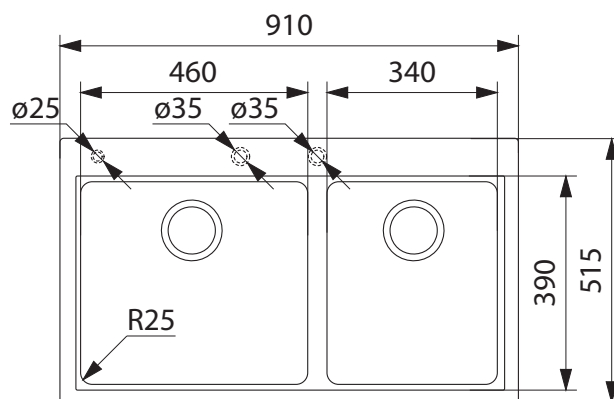

MTG 620 ONYX MYTHOS FUSION SINK

PRODUCT INFORMATION

Installation	Topmount
Dimensions	910(W) x 515(H)mm
Cabinet Base	900mm
Bowl Size	460(W) x 390(H) x 210(D)mm/37L 340(W) x 390(H) x 210(D)mm/28L
Bowl Radius	25mm
Cut-Out Size	894 x 494mm, cr=10
Cut-Out Template	No
Waste Outlet	Semi Integrated Waste
Overflow	Yes
Tap Holes	ø35mm (Part Drilled)
Remote Waste	Yes
Finish	Fragranite

NOTE: Tap and pop-up waste control holes are part pre-drilled on the underside of the Fraganite Sinks, for knocking out as required

1 ACCESSORIES AVAILABLE **1** ACCESSORIES INCLUDED

BARE SINK OPTION AND SOME SINK & TAP PACKAGES DO NOT INCLUDE ACCESSORIES.
PLEASE CHAT TO YOUR SALES CONSULTANT FOR FURTHER INFORMATION.