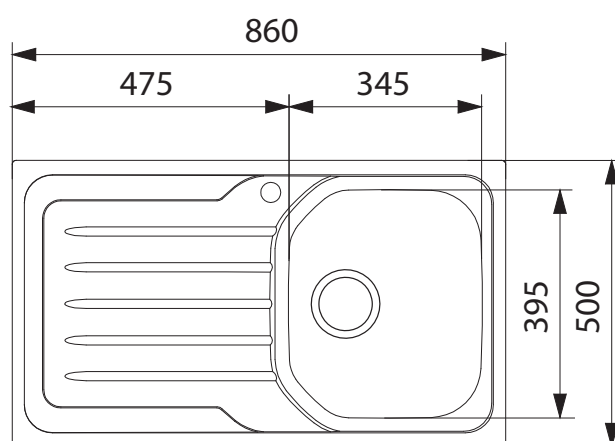

OLX 611 LHD ONDALINE

PRODUCT INFORMATION

Installation	Topmount
Dimensions	860 x 500mm
Cabinet Base	800mm
Bowl Size	345 x 497 x 155mm/18L
Bowl Radius	89mm
Cut-Out Size	840 x 480mm
Cut-Out Template	No
Waste Outlet	Semi Integrated Waste
Overflow	No
Tap Holes	Yes (cut out 35mm)
Remote Waste	No
Finish	Stainless Steel