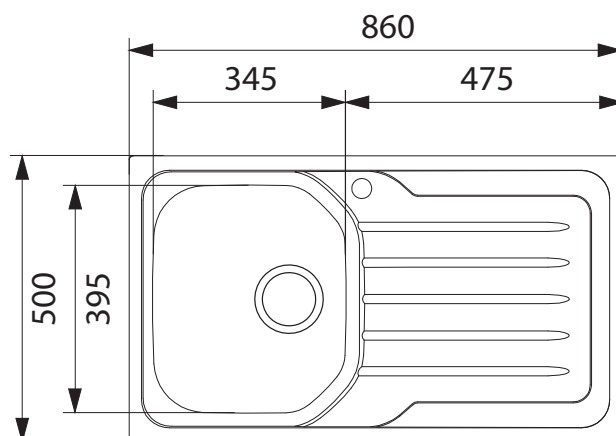

OLX 611 RHD ONDALINE

PRODUCT INFORMATION

Installation	Topmount
Dimensions	860 x 500mm
Cabinet Base	800mm
Bowl Size	345 x 497 x 155mm/18L
Bowl Radius	89mm
Cut-Out Size	840 x 480mm
Cut-Out Template	No
Waste Outlet	Semi Integrated Waste
Overflow	No
Tap Holes	Yes (cut out 35mm)
Remote Waste	No
Finish	Stainless Steel