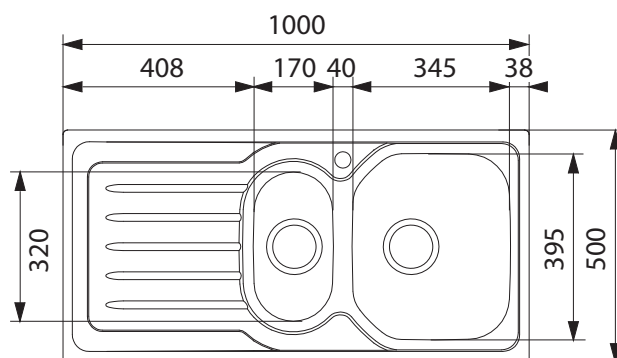

OLX 651 LHD ONDALINE

PRODUCT INFORMATION

Installation	Topmount
Dimensions	1000 x 500mm
Cabinet Base	800mm
Bowl Size	345 x 395 x 155mm/18L 170 x 320 x 80mm/4L
Bowl Radius	89mm
Cut-Out Size	980 x 480mm
Cut-Out Template	No
Waste Outlet	Semi Integrated Waste
Overflow	No
Tap Holes	Yes (cut out 35mm)
Remote Waste	No
Finish	Stainless Steel