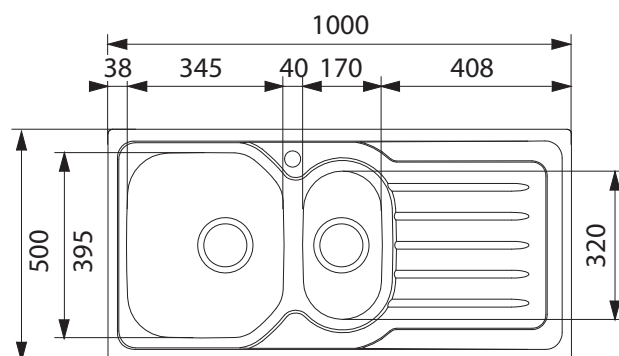

OLX 651 RHD ONDALINE

PRODUCT INFORMATION

Installation	Topmount
Dimensions	1000 x 500mm
Cabinet Base	800mm
Bowl Size	345 x 395 x 155mm/18L 170 x 320 x 80mm/4L
Bowl Radius	89mm
Cut-Out Size	980 x 480mm
Cut-Out Template	No
Waste Outlet	Semi Integrated Waste
Overflow	No
Tap Holes	Yes (cut out 35mm)
Remote Waste	No
Finish	Stainless Steel